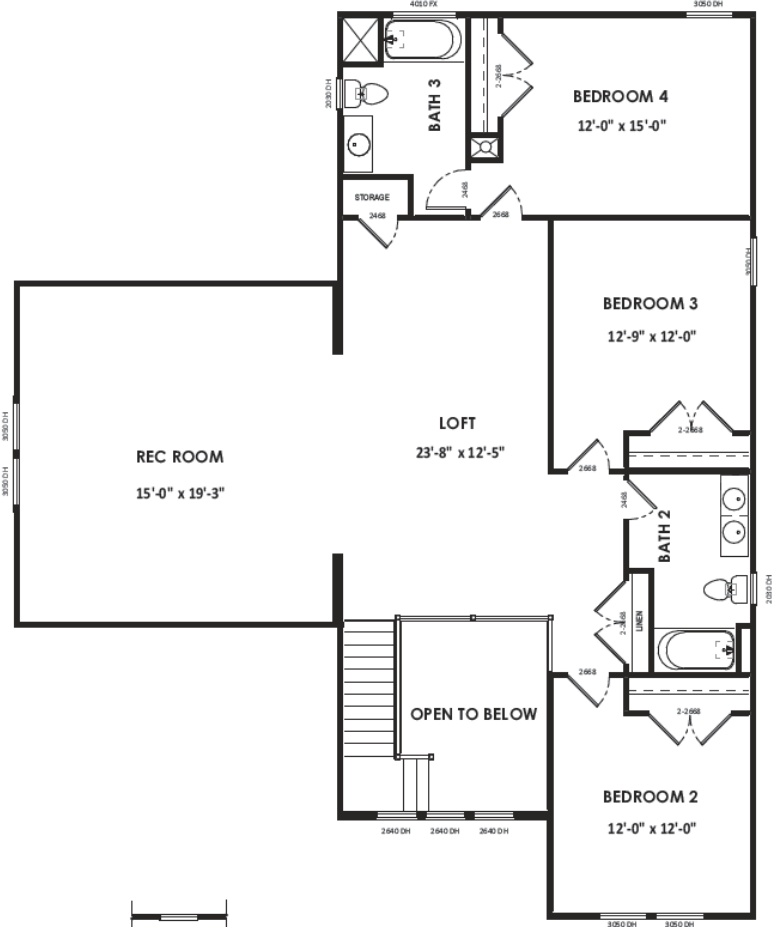

## THE MAPLECREST

Midlothian High School District

**AVAILABLE SOON**

NOW \$574,950

**Welcome to your new home!**

The Maplecrest floorplan is presented with our farmhouse elevation. This beautiful home is over 3,600 sf, including 4 bedrooms and 3.5 baths. First-floor owner's suite and private study, spacious loft and rec room on the second-floor, and so much more!  
Contact **Cathy** to schedule your tour today!

Community Pool

Voted #1 Community in the US

Playhouse Village

**FIRST FLOOR**

**SECOND FLOOR**

4561 Lifestyle Lane | Midlothian, Virginia 23112 | 804.639.9440

[LifestyleHomeBuilders.com](http://LifestyleHomeBuilders.com)