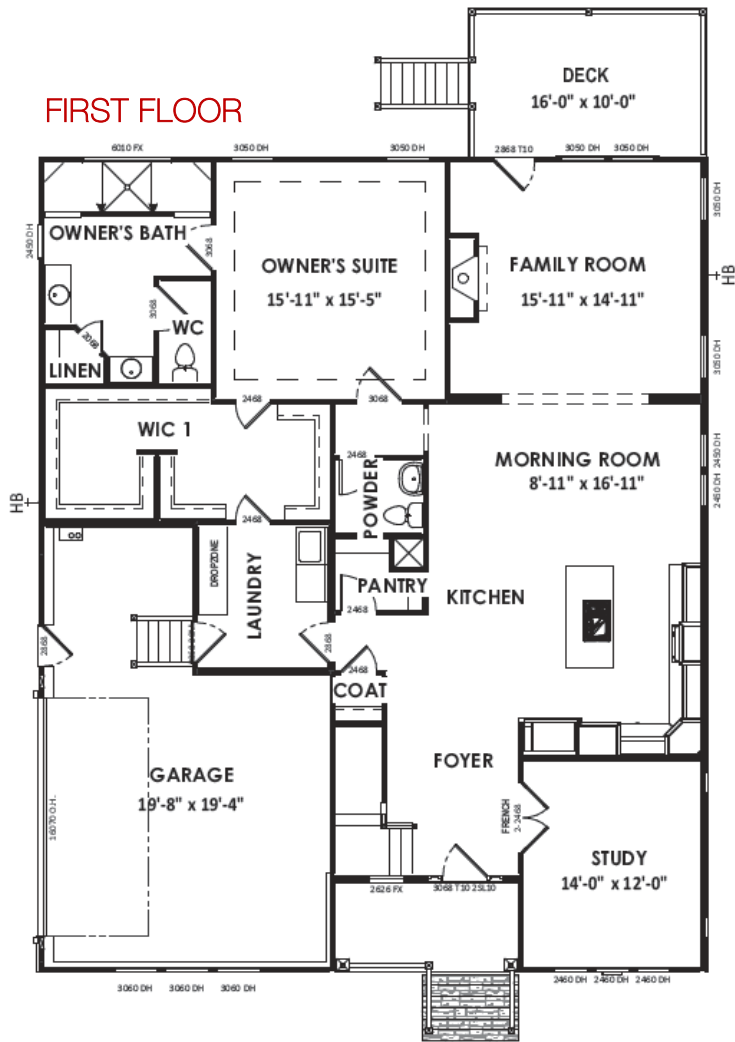

## THE MAPLECREST

Midlothian High School District

**AVAILABLE SOON**

NOW \$574,950

**Welcome to your new home!**

The Maplecrest floorplan is presented with our farmhouse elevation. This beautiful home is over 3,600 sf, including 4 bedrooms and 3.5 baths. First-floor owner's suite and private study, spacious loft and rec room on the second-floor, and so much more!  
Contact **Cathy** to schedule your tour today!

Community Pool

Voted #1 Community in the US

Playhouse Village

**FIRST FLOOR**

**SECOND FLOOR**

4561 Lifestyle Lane | Midlothian, Virginia 23112 | 804.639.9440

[LifestyleHomeBuilders.com](http://LifestyleHomeBuilders.com)